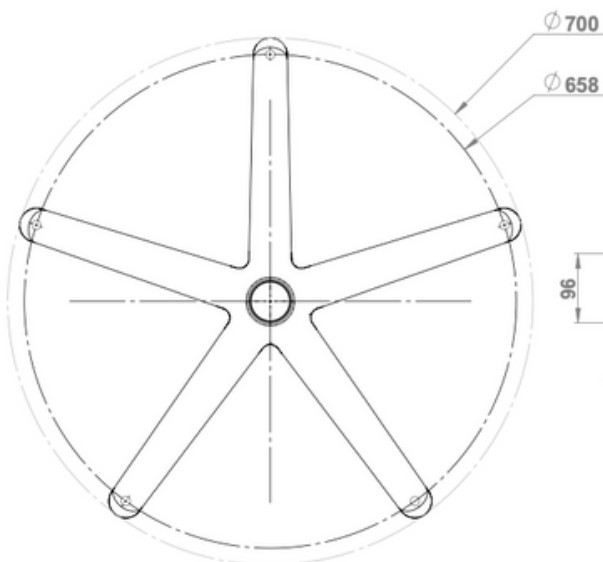

AB-700BK

SURFACE FINISHES AVAILABLE
CHAIR BASES

POLISHED

PAINTED
BLACK

CUSTOM SURFACES
ON REQUEST

Product Data

Item no	AB-700BK
Type	Chair Base
Diameter(mm)	ø700
Diameter Cone	ø54
Material	Aluminium
Finish	Painted, Black