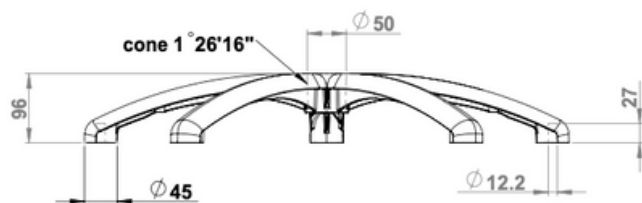

AB-700BK

SURFACE FINISHES AVAILABLE
CHAIR BASES

POLISHED

PAINTED
BLACK

CUSTOM SURFACES
ON REQUEST

Product Data

Item no	AB-700BK
Type	Chair Base
Diameter(mm)	ø700
Diameter Cone	ø54
Material	Aluminium
Finish	Painted, Black