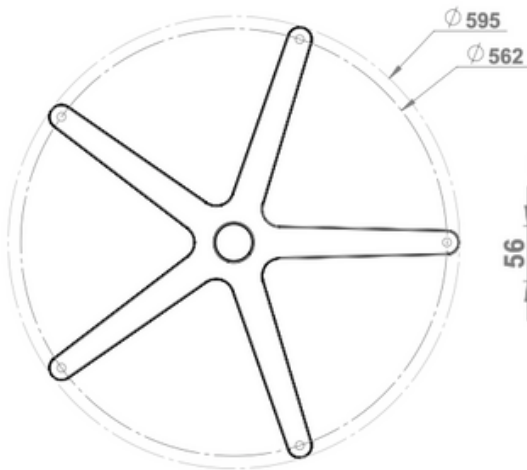

## Product Data

Item no	AK-600BH/BK
Type	Chair Base
Diameter(mm)	ø600
Diameter Cone	ø50
Material	Aluminium
Finish	Satin Polished/Black

ScanCastor

[info@scancastor.dk](mailto:info@scancastor.dk)