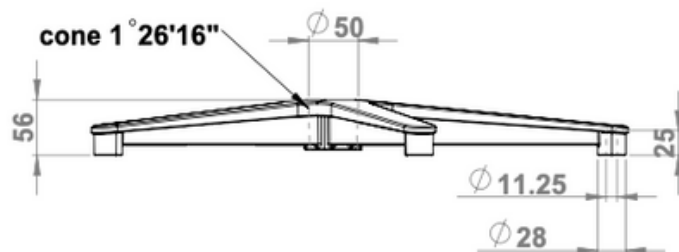

## Product Data

Item no	AK-600BH/BK
Type	Chair Base
Diameter(mm)	ø600
Diameter Cone	ø50
Material	Aluminium
Finish	Satin Polished/Black

ScanCastor

[info@scancastor.dk](mailto:info@scancastor.dk)