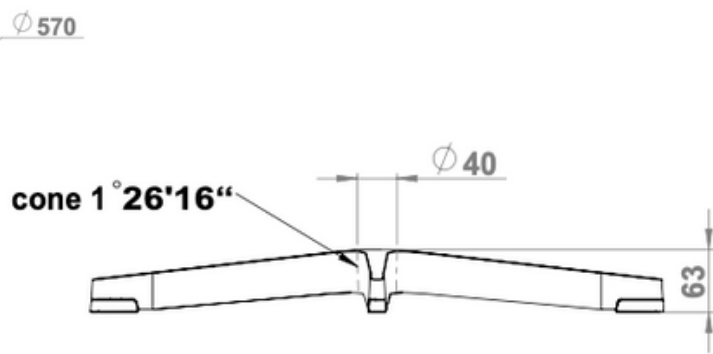

KE-570WH

SURFACE FINISHES AVAILABLE
CHAIR BASES

POLISHED

PAINTED
WHITE

CUSTOM SURFACES
ON REQUEST

Product Data

Item no	KE-570EWH
Type	Chair Base
Diameter(mm)	ø570
Diameter Cone	ø40
Material	Aluminium
Finish	Painted, White