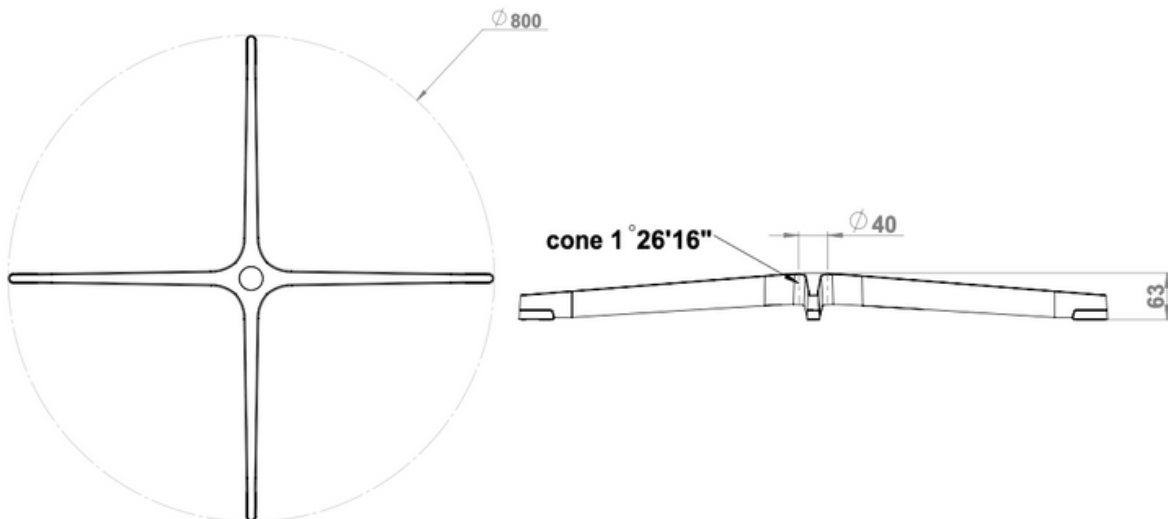

# KE-800WH

SURFACE FINISHES AVAILABLE  
**CHAIR BASES**

POLISHED

PAINTED  
WHITE

CUSTOM SURFACES  
ON REQUEST

## Product Data

Item no	KE-800WH
Type	Chair Base
Diameter(mm)	ø800
Diameter Cone	ø40
Material	Aluminium
Finish	Painted, White

**ScanCastor**

info@scancastor.dk